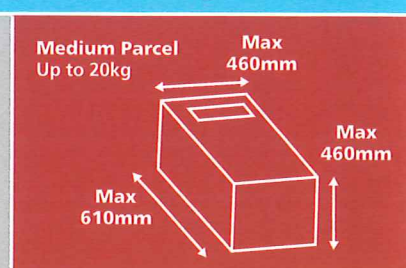

Royal Mail Postage Stamp & Mailmark Parcel/Letter Price List 2023 – Effective from 3rd April 2023

ALL PRICES ON THIS TABLE ARE EXEMPT FROM VAT		First Class		Second Class	
Format	Weight	Stamps	Mailmark Franking	Stamps	Mailmark Franking
Letter	0-100g	£1.10	90p	75p	59p
Large Letter	0-100g	£1.60	£1.37	£1.15	£1.02
	101-250g	£2.25	£1.95	£1.85	£1.44
	251-500g	£2.95	£2.51	£2.40	£1.90
	501-750g	£3.30	£3.13	£2.70	£2.39
Small Parcel	0-1kg	£4.19	£3.69	£3.49	£2.99
	1-2kg	£4.19	£3.69	£3.49	£2.99
Medium Parcel	0-1kg	£6.29	£5.29	£5.49	£4.49
	1-2kg	£6.29	£5.29	£5.49	£4.49
	2-5kg	£7.99	£6.99	£6.99	£5.99
	5-10kg	£7.99	£6.99	£6.99	£5.99
	10-20kg	£11.99	£10.99	£10.49	£9.49

Recorded Signed For Fee

Letters = £1.50
Parcels = £1.20

Next Day Special Delivery from (Franking)

Up to 100g = £6.35
Up to 500g = £7.15

A MAILMARK PARCEL FRANKING MACHINE OFFERS FANTASTIC PRICING ON SMALL TO MEDIUM SIZE PARCELS

call 01355 241333 or visit www.northernservices.co.uk

For a quick parcel franking machine quote call 01355 241333 or visit www.northernservices.co.uk

For low cost franking machine supplies and colour copiers call 01355 241333 or visit www.northernservices.co.uk