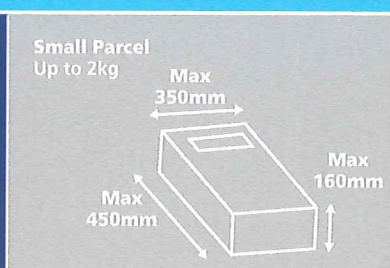

Royal Mail Postage Stamp & Mailmark Parcel/Letter Price List 2023 – Effective from 3rd April 2023

ALL PRICES ON THIS TABLE ARE EXEMPT FROM VAT		First Class		Second Class	
Format	Weight	Stamps	Mailmark Franking	Stamps	Mailmark Franking
Letter	0-100g	£1.10	90p	75p	59p
Large Letter	0-100g	£1.60	£1.37	£1.15	£1.02
	101-250g	£2.25	£1.95	£1.85	£1.44
	251-500g	£2.95	£2.51	£2.40	£1.90
	501-750g	£3.30	£3.13	£2.70	£2.39
Small Parcel	0-1kg	£4.19	£3.69	£3.49	£2.99
	1-2kg	£4.19	£3.69	£3.49	£2.99
Medium Parcel	0-1kg	£6.29	£5.29	£5.49	£4.49
	1-2kg	£6.29	£5.29	£5.49	£4.49
	2-5kg	£7.99	£6.99	£6.99	£5.99
	5-10kg	£7.99	£6.99	£6.99	£5.99
	10-20kg	£11.99	£10.99	£10.49	£9.49

Recorded Signed For Fee

Letters = £1.50
Parcels = £1.20

Next Day Special Delivery from (Franking)

Up to 100g = £6.35
Up to 500g = £7.15

A MAILMARK PARCEL FRANKING MACHINE OFFERS FANTASTIC PRICING ON SMALL TO MEDIUM SIZE PARCELS

call 01355 241333 or visit www.northernservices.co.uk

For a quick parcel franking machine quote call 01355 241333 or visit www.northernservices.co.uk

For low cost franking machine supplies and colour copiers call 01355 241333 or visit www.northernservices.co.uk