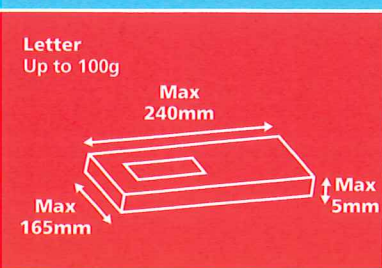

Royal Mail Postage Stamp & Mailmark Parcel/Letter Price List 2023 – Effective from 3rd April 2023

ALL PRICES ON THIS TABLE ARE EXEMPT FROM VAT		First Class		Second Class	
Format	Weight	Stamps	Mailmark Franking	Stamps	Mailmark Franking
Letter	0-100g	£1.10	90p	75p	59p
Large Letter	0-100g	£1.60	£1.37	£1.15	£1.02
	101-250g	£2.25	£1.95	£1.85	£1.44
	251-500g	£2.95	£2.51	£2.40	£1.90
	501-750g	£3.30	£3.13	£2.70	£2.39
Small Parcel	0-1kg	£4.19	£3.69	£3.49	£2.99
	1-2kg	£4.19	£3.69	£3.49	£2.99
Medium Parcel	0-1kg	£6.29	£5.29	£5.49	£4.49
	1-2kg	£6.29	£5.29	£5.49	£4.49
	2-5kg	£7.99	£6.99	£6.99	£5.99
	5-10kg	£7.99	£6.99	£6.99	£5.99
	10-20kg	£11.99	£10.99	£10.49	£9.49

Recorded Signed For Fee

Letters = £1.50
Parcels = £1.20

Next Day Special Delivery from (Franking)

Up to 100g = £6.35
Up to 500g = £7.15

A MAILMARK PARCEL FRANKING MACHINE OFFERS FANTASTIC PRICING ON SMALL TO MEDIUM SIZE PARCELS

call 01355 241333 or visit www.northernservices.co.uk

For a quick parcel franking machine quote call 01355 241333 or visit www.northernservices.co.uk

For low cost franking machine supplies and colour copiers call 01355 241333 or visit www.northernservices.co.uk