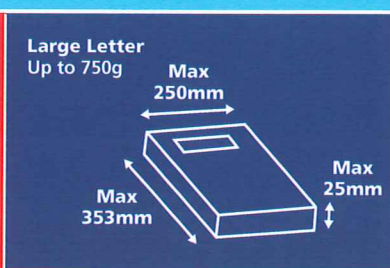

Royal Mail Postage Stamp & Mailmark Parcel/Letter Price List 2023 – Effective from 3rd April 2023

ALL PRICES ON THIS TABLE ARE EXEMPT FROM VAT		First Class		Second Class	
Format	Weight	Stamps	Mailmark Franking	Stamps	Mailmark Franking
Letter	0-100g	£1.10	90p	75p	59p
Large Letter	0-100g	£1.60	£1.37	£1.15	£1.02
	101-250g	£2.25	£1.95	£1.85	£1.44
	251-500g	£2.95	£2.51	£2.40	£1.90
	501-750g	£3.30	£3.13	£2.70	£2.39
Small Parcel	0-1kg	£4.19	£3.69	£3.49	£2.99
	1-2kg	£4.19	£3.69	£3.49	£2.99
Medium Parcel	0-1kg	£6.29	£5.29	£5.49	£4.49
	1-2kg	£6.29	£5.29	£5.49	£4.49
	2-5kg	£7.99	£6.99	£6.99	£5.99
	5-10kg	£7.99	£6.99	£6.99	£5.99
	10-20kg	£11.99	£10.99	£10.49	£9.49

Recorded Signed For Fee

Letters = £1.50
Parcels = £1.20

Next Day Special Delivery from (Franking)

Up to 100g = £6.35
Up to 500g = £7.15

A MAILMARK PARCEL FRANKING MACHINE OFFERS FANTASTIC PRICING ON SMALL TO MEDIUM SIZE PARCELS

call 01355 241333 or visit www.northernservices.co.uk

For a quick parcel franking machine quote call 01355 241333 or visit www.northernservices.co.uk

For low cost franking machine supplies and colour copiers call 01355 241333 or visit www.northernservices.co.uk