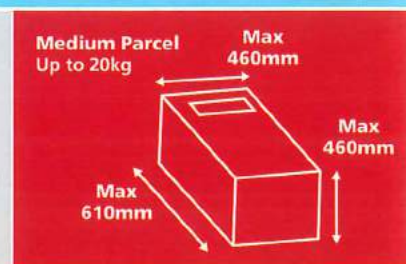

Royal Mail Postage Stamp & Mailmark Parcel/Letter Price List 2023 – Effective from 2nd October 2023

ALL PRICES ON THIS TABLE ARE EXEMPT FROM VAT		First Class		Second Class	
Format	Weight	Stamps	Mailmark Franking	Stamps	Mailmark Franking
Letter	0-100g	£1.25	£1.06	75p	69p
Large Letter	0-100g	£1.95	£1.52	£1.55	£1.13
	101-250g	£2.70	£2.16	£2.40	£1.60
	251-500g	£3.30	£2.79	£2.70	£2.11
	501-750g	£3.30	£3.13	£2.70	£2.39
Small Parcel	0-1kg	£4.19	£3.69	£3.49	£2.99
	1-2kg	£4.19	£3.69	£3.49	£2.99
Medium Parcel	0-1kg	£6.29	£5.29	£5.49	£4.49
	1-2kg	£6.29	£5.29	£5.49	£4.49
	2-5kg	£7.99	£6.99	£6.99	£5.99
	5-10kg	£7.99	£6.99	£6.99	£5.99
	10-20kg	£11.99	£10.99	£10.49	£9.49

Recorded Signed For Fee Letters = £1.50
Parcels = £1.20

Next Day Special Delivery from (Franking) Up to 100g = £6.35
Up to 500g = £7.15

A MAILMARK PARCEL FRANKING MACHINE OFFERS FANTASTIC PRICING ON SMALL TO MEDIUM SIZE PARCELS

call 01355 241333 or visit www.northernservices.co.uk

For a quick parcel franking machine quote call 01355 241333 or visit www.northernservices.co.uk

For low cost franking machine supplies and colour copiers call 01355 241333 or visit www.northernservices.co.uk