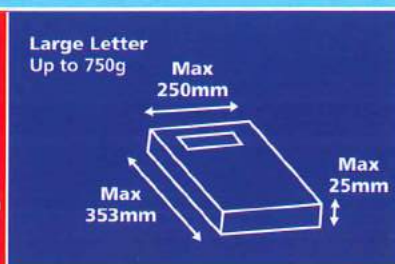

Royal Mail Postage Stamp & Mailmark Parcel/Letter Price List 2023 – Effective from 2nd October 2023

ALL PRICES ON THIS TABLE ARE EXEMPT FROM VAT		First Class		Second Class	
Format	Weight	Stamps	Mailmark Franking	Stamps	Mailmark Franking
Letter	0-100g	£1.25	£1.06	75p	69p
Large Letter	0-100g	£1.95	£1.52	£1.55	£1.13
	101-250g	£2.70	£2.16	£2.40	£1.60
	251-500g	£3.30	£2.79	£2.70	£2.11
	501-750g	£3.30	£3.13	£2.70	£2.39
Small Parcel	0-1kg	£4.19	£3.69	£3.49	£2.99
	1-2kg	£4.19	£3.69	£3.49	£2.99
Medium Parcel	0-1kg	£6.29	£5.29	£5.49	£4.49
	1-2kg	£6.29	£5.29	£5.49	£4.49
	2-5kg	£7.99	£6.99	£6.99	£5.99
	5-10kg	£7.99	£6.99	£6.99	£5.99
	10-20kg	£11.99	£10.99	£10.49	£9.49

Recorded Signed For Fee Letters = £1.50
Parcels = £1.20

Next Day Special Delivery from (Franking) Up to 100g = £6.35
Up to 500g = £7.15

A MAILMARK PARCEL FRANKING MACHINE OFFERS FANTASTIC PRICING ON SMALL TO MEDIUM SIZE PARCELS