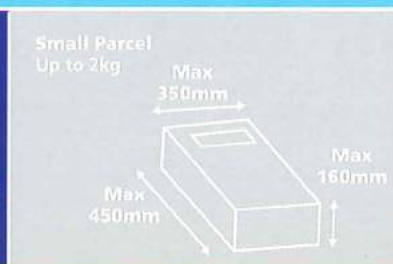

Royal Mail Postage Stamp & Mailmark Parcel/Letter Price List 2023 – Effective from 2nd October 2023

ALL PRICES ON THIS TABLE ARE EXEMPT FROM VAT		First Class		Second Class	
Format	Weight	Stamps	Mailmark Franking	Stamps	Mailmark Franking
Letter	0-100g	£1.25	£1.06	75p	69p
Large Letter	0-100g	£1.95	£1.52	£1.55	£1.13
	101-250g	£2.70	£2.16	£2.40	£1.60
	251-500g	£3.30	£2.79	£2.70	£2.11
	501-750g	£3.30	£3.13	£2.70	£2.39
Small Parcel	0-1kg	£4.19	£3.69	£3.49	£2.99
	1-2kg	£4.19	£3.69	£3.49	£2.99
Medium Parcel	0-1kg	£6.29	£5.29	£5.49	£4.49
	1-2kg	£6.29	£5.29	£5.49	£4.49
	2-5kg	£7.99	£6.99	£6.99	£5.99
	5-10kg	£7.99	£6.99	£6.99	£5.99
	10-20kg	£11.99	£10.99	£10.49	£9.49

Recorded Signed For Fee Letters = £1.50
Parcels = £1.20

Next Day Special Delivery from (Franking) Up to 100g = £6.35
Up to 500g = £7.15

A MAILMARK PARCEL FRANKING MACHINE OFFERS FANTASTIC PRICING ON SMALL TO MEDIUM SIZE PARCELS

call 01355 241333 or visit www.northernservices.co.uk

For a quick parcel franking machine quote call 01355 241333 or visit www.northernservices.co.uk

For low cost franking machine supplies and colour copiers call 01355 241333 or visit www.northernservices.co.uk